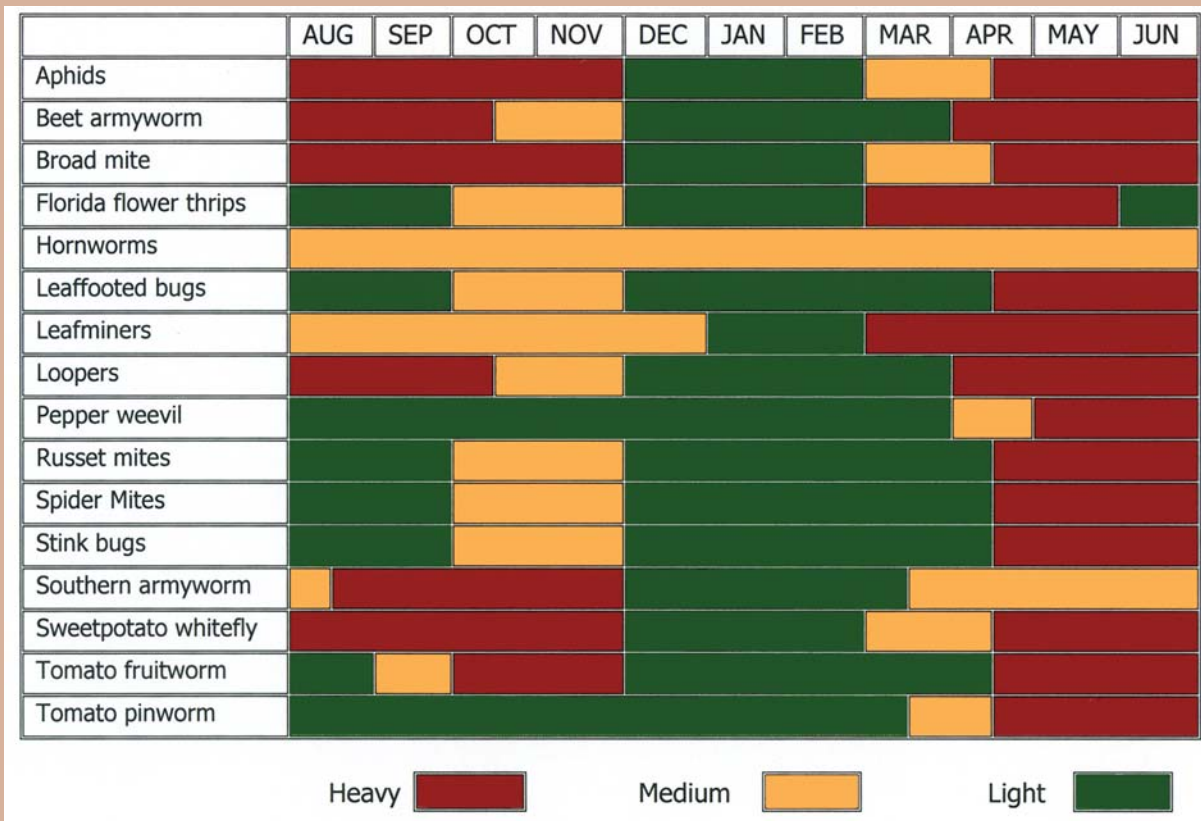

PEST MANAGEMENT: Pest Seasonality Charts

NORTH FLORIDA:

SOUTHWEST FLORIDA:

PEST MANAGEMENT: Pest Seasonality Charts

WEST CENTRAL FLORIDA:

Notes: _____
