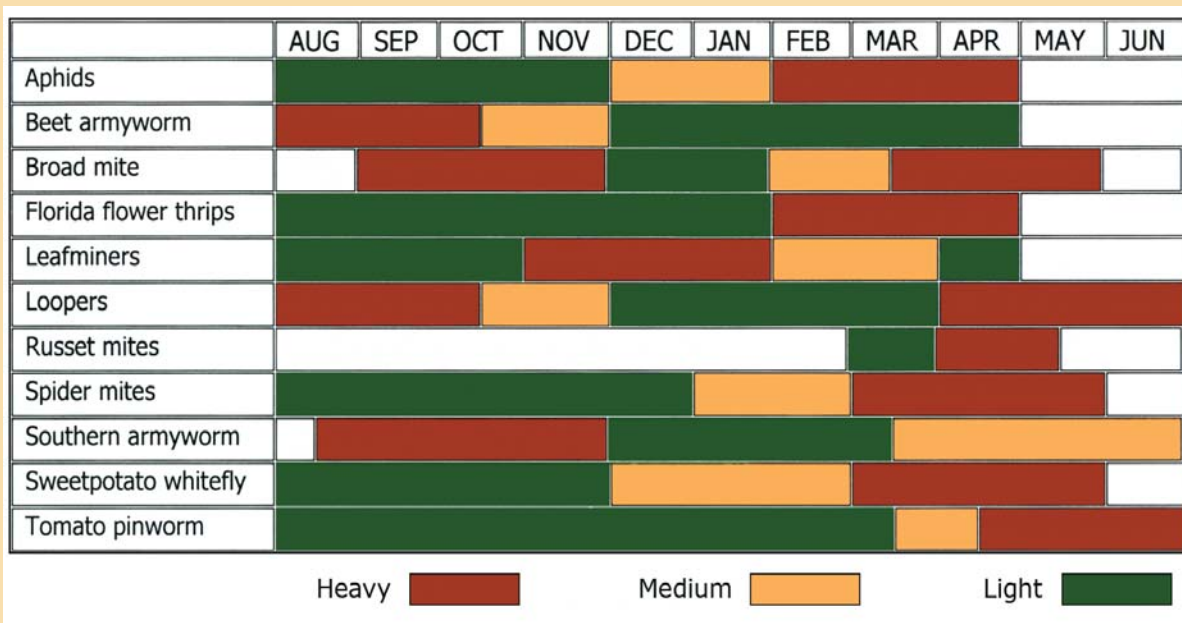

PEST MANAGEMENT: Pest Seasonality Charts

NORTH FLORIDA:

SOUTHWEST FLORIDA:

PEST MANAGEMENT: Pest Seasonality Charts

WEST CENTRAL FLORIDA:

Notes: _____
